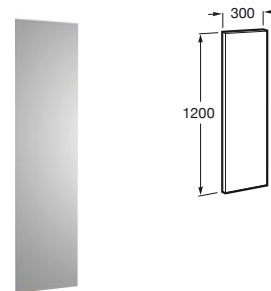

1200 x 900 mm Ref. A812198000 162,00 €	1000 x 900 mm Ref. A812199000 115,00 €
800 x 900 mm Ref. A812196000 139,00 €	600 x 900 mm Ref. A812197000 92,30 €

300 x 1200 mm
Ref. A812195000
80,50 €