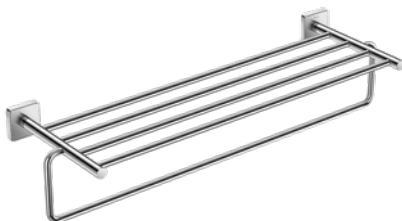

Victoria

Portatoallas
625 x 198 mm
Ref. A816660001
98,70 €