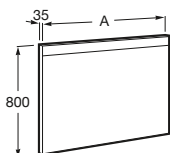

A
1200
1100
900
800
600

Módulo columna

1200 mm
Ref. A856887XXX
328,00 €

Prisma Basic

Espejo LED

A	1200 mm Ref. A812262000 348,00 €	900 mm Ref. A812259000 252,00 €
	1100 mm Ref. A812261000 318,00 €	800 mm Ref. A812258000 220,00 €
	1000 mm Ref. A812260000 282,00 €	600 mm Ref. A812257000 188,00 €