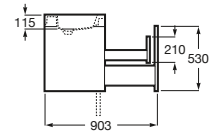

Unik

Incluye mueble y lavabo. El lavabo siempre se suministra en acabado blanco.

1300 mm
Ref. A851069XXX
1.797,00 €

1100 mm
Ref. A851068XXX
1.663,00 €

900 mm
Ref. A851067XXX
1.293,00 €

· Los muebles Stratum incorporan sistema de audio con bluetooth, toma de corriente interior, sifón desagüe especial, cierre amortiguado, iluminación interior y dos cajas organizadoras.

Pack

Incluye Unik Stratum-N y espejo Prisma Comfort, con antivaho y luz activables mediante sensores. El lavabo siempre se suministra en acabado blanco.

1300 mm
Ref. A851073XXX
2.357,00 €

1100 mm
Ref. A851072XXX
2.163,00 €

900 mm
Ref. A851071XXX
1.730,00 €

Medidas en mm. Sustituir **XXX** de la referencia de producto por el código de acabado elegido.

Sustituir (...) de la referencia de producto por el código de color elegido.

Toda factura tendrá el recargo del I.V.A. La presente tarifa anula las anteriores