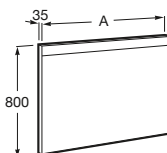

Prisma Comfort

Espejo LED con antivaho y luz inferior activables mediante sensores.

A	1300 mm Ref. A812277000 558,00 €	1000 mm Ref. A812266000 460,00 €
	1200 mm Ref. A812268000 527,00 €	900 mm Ref. A812265000 435,00 €
	1100 mm Ref. A812267000 493,00 €	800 mm Ref. A812264000 403,00 €
		600 mm Ref. A812263000 368,00 €