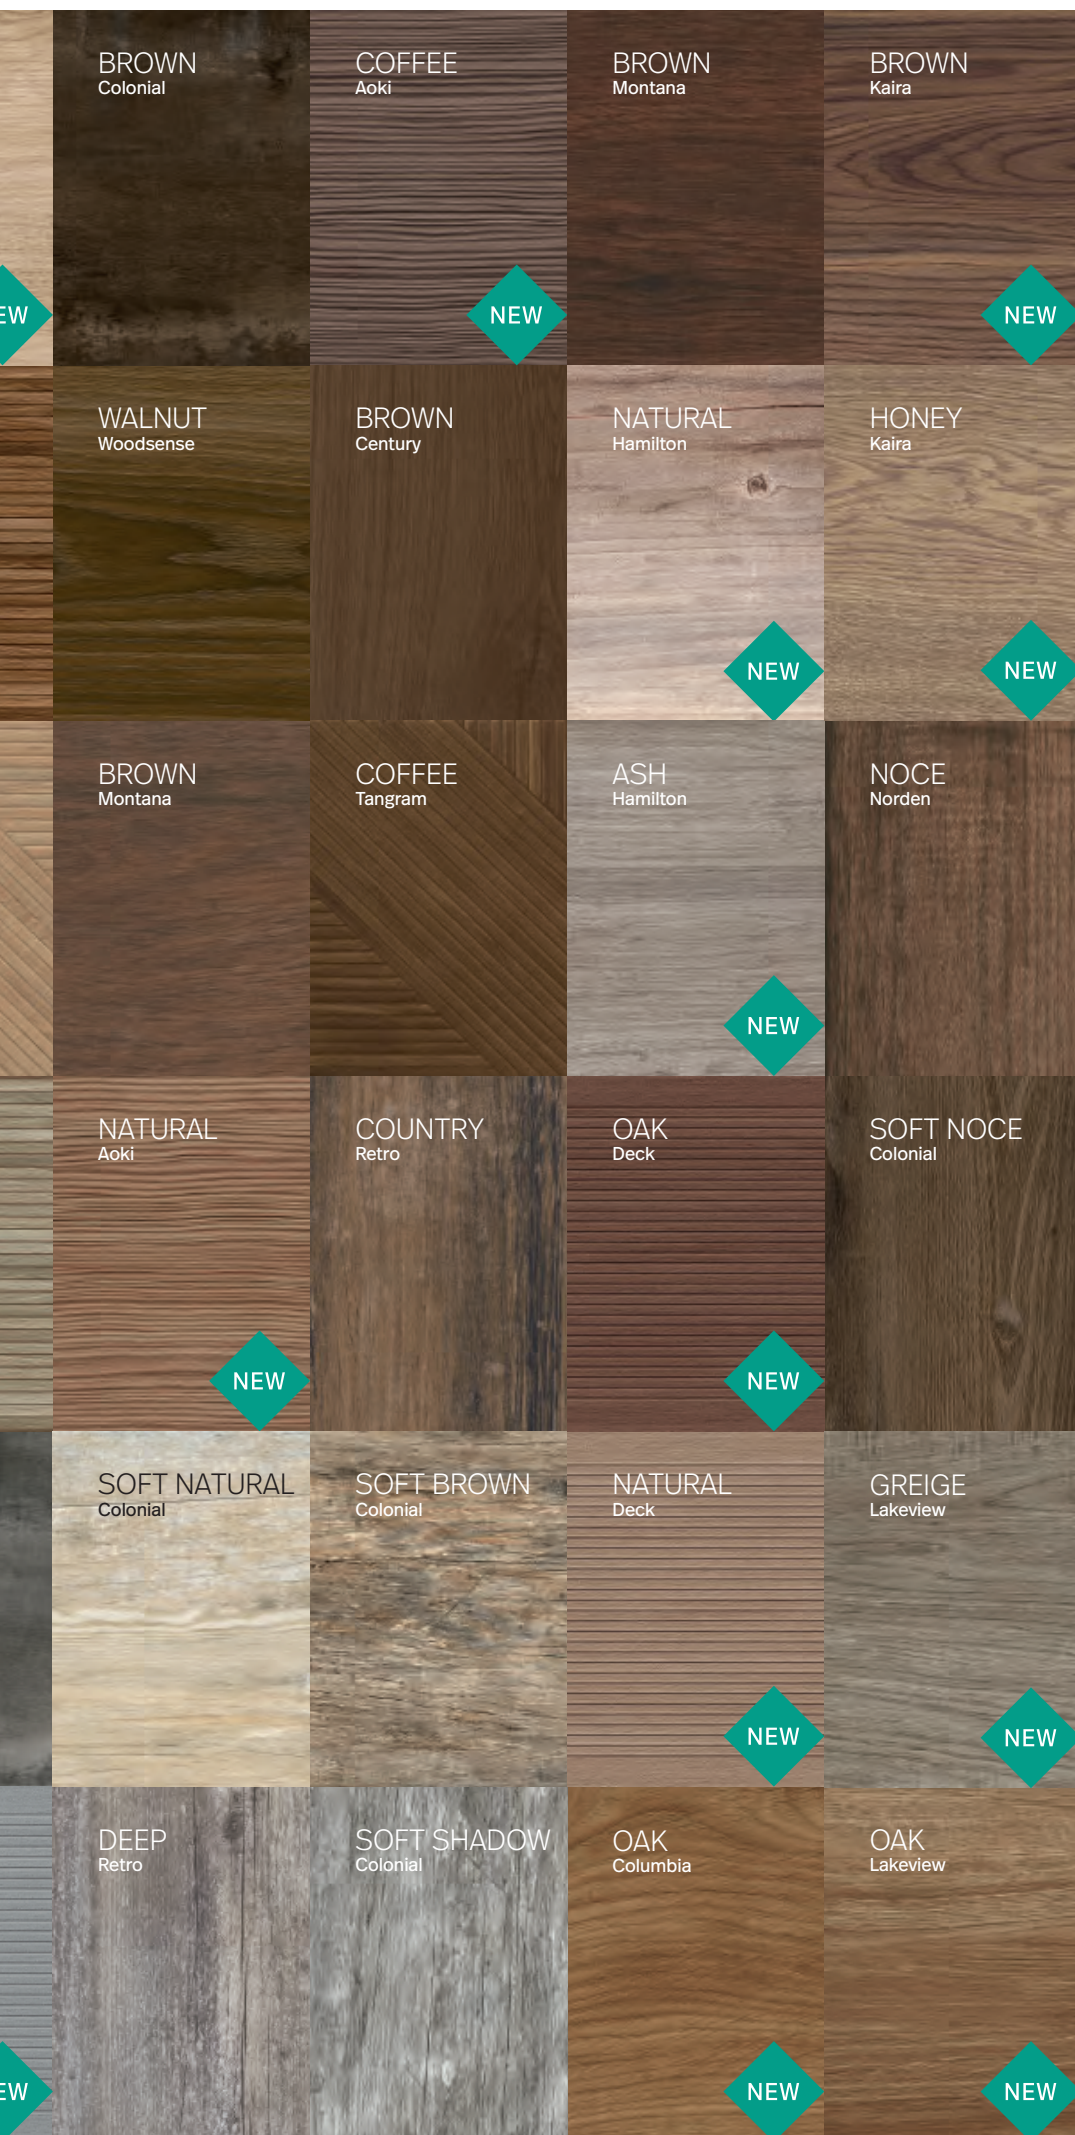

OLIVE  
Mistral

SHADOW  
Colonial

WHITE  
Columbia

NEW

COTTON  
Boreal

WHITE  
Linnear

ASH  
Mistral

SMOKE  
Boreal

GREY  
Norden

SILVER  
Deck

NEW